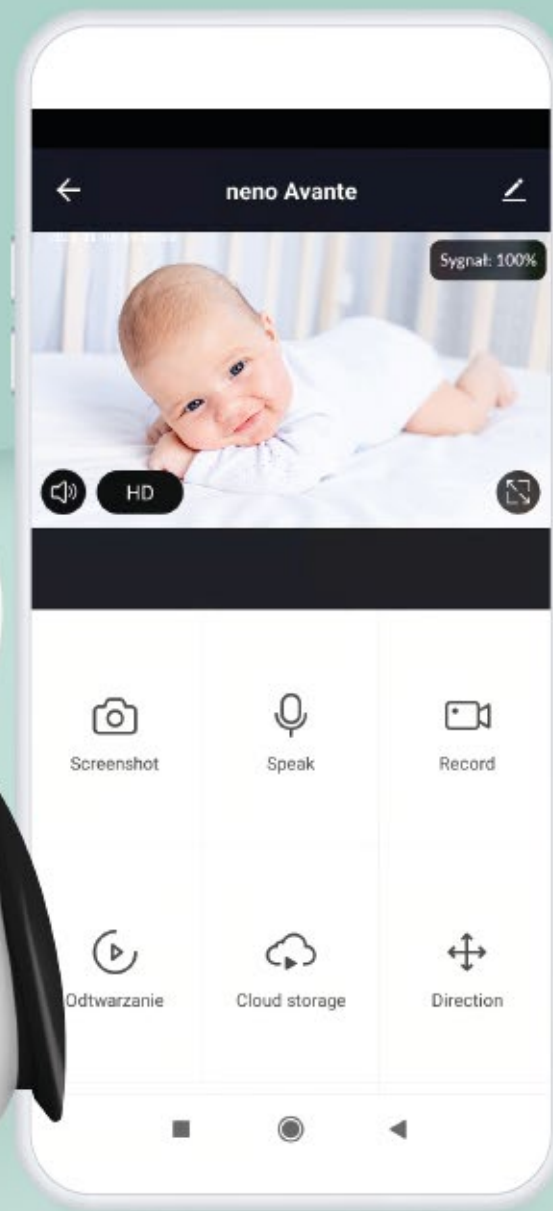

neno[®]

avante

Wi-Fi Wireless baby monitor/IP camera

*Every Mom
is a Superhero!* 

Two-way audio
communication

WiFi
connection

Night mode
6 IR LEDs

Swivel
angle

Motion
detection

Alerts
and recording
playback

App
control

Take pictures
and videos

FHD 1080p
quality

MOVABLE head

90° 355°

Meet the modern electronic baby monitor Neno Avante with a movable head, which allows you to observe the child in a range of 355 degrees horizontally and 90 degrees vertically. The camera's watchful eye follows your baby's every step, so you can be sure your little one is being properly taken care of.

FULL
HD
1080P

HD
720P

FHD1080p
resolution

No detail is overlooked
with Full HD recording.

Using the baby monitor is **WIRELESS**

The device is used via a Wi-Fi-enabled phone. You do not need any additional receiver to watch your little one. Controlling the head and setting the camera position is also done via smartphone. You only need to plug the baby monitor into a power source (electricity or power bank) to enjoy the view of your little one.

Nanny integrated **WITH MOBILE APP**

The device is operated via the convenient Tuya app installed on your smartphone. Moreover, the application allows you to use several devices at the same time – not only the nanny but also the rest of the smart home equipment. So you can successfully control several devices from one phone.