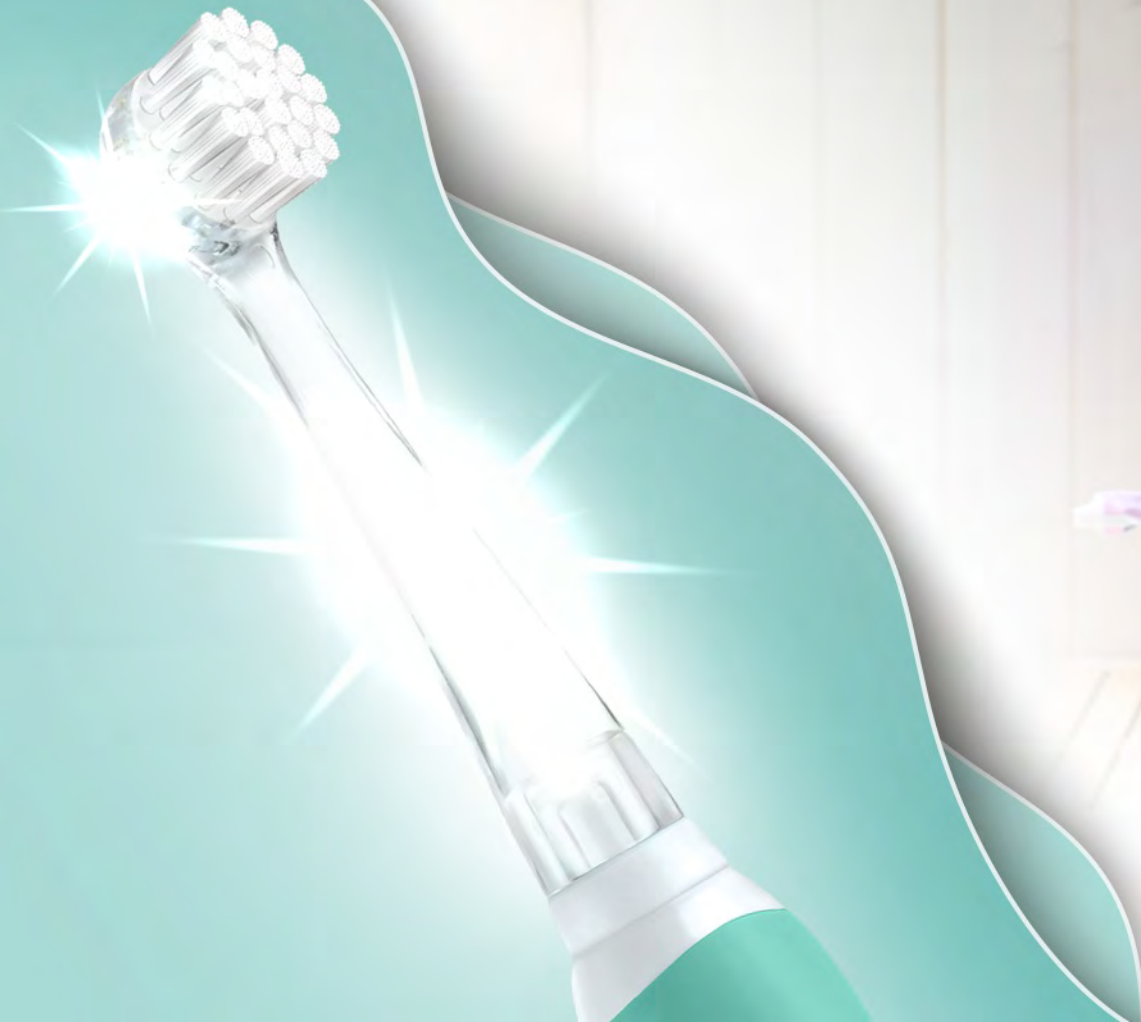

the most beautiful smile

NENO DENTI IS A TOOTHBRUSH
DESIGNED FOR THE DELICATE
TEETH OF BABIES.
MAKE SURE THAT THE SMILE
OF YOUR CHILD IS BEAUTIFUL
AND HEALTHY.

suction cup

WHEN YOU'RE NOT BRUSHING YOUR CHILD'S TEETH, YOU CAN LEAVE NENO DENTI IN A VERTICAL POSITION. A SPECIAL SUCTION CUP KEEPS THE TOOTHBRUSH IN PLACE.

NENO DENTI IS NOT JUST A TOOTHBRUSH - IT'S A WHOLE MOUTH
HYGIENE SET. KEEP YOUR CHILD HEALTHY AND TEACH THEM THE
HABIT OF REGULAR TEETH BRUSHING.

tongue
cleaning

gum
massage

cleaning gaps
between teeth

look at it glow!

THE LED LIGHT OF THE NENO DENTI TOOTHBRUSH LETS YOU SEE INSIDE YOUR BABY'S MOUTH. ADDITIONALLY, THE LIGHT WILL SURELY INTEREST YOUR CHILD AND TURN DAILY BRUSHING INTO A BRAND NEW WAY TO PLAY WITH YOUR CHILD.

take it on a trip

NENO DENTI IS A SMALL TOOTHBRUSH POWERED BY AN AAA BATTERY, WHICH LETS YOU EASILY TAKE IT WITH YOU WHEN YOU TRAVEL WITH YOUR CHILD.

unique shape

THE NENO DENTI TOOTHBRUSH IS SHAPED LIKE A PENGUIN, WHICH MAKES IT ATTRACTIVE TO CHILDREN.