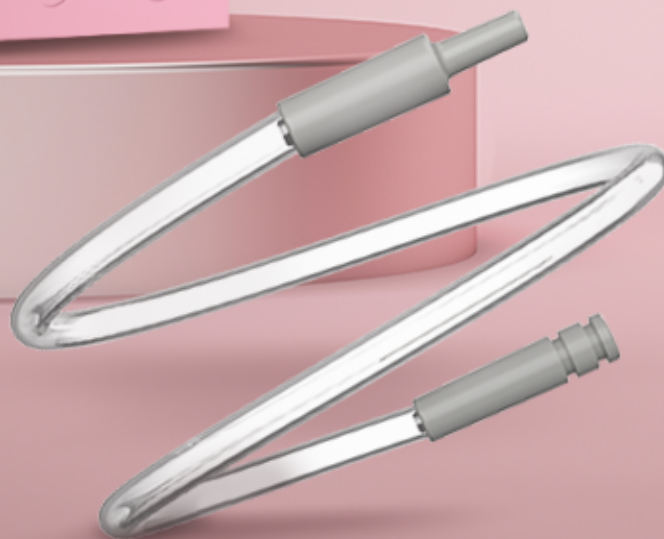

GENTLE BREAST SHIELD

The Neno breast shields are made from high-quality, soft Japanese silicone for the ultimate comfort experience during breast pumping. In addition, the funnels are available in different sizes to help you fit the product to your nipple as much as possible.

FULL SET

With the *Neno Primo* you get much more than just the pumping device itself. The set includes a milk bottle (150 ml), a teat with a cap, funnel with a protective cap, bottle cap and bottle stand, membrane, USB-C charging cable, additional valve, as well as two bags for storing and freezing breast milk with a breast pump adapter.

SPARE PARTS FOR NENO BREAST PUMPS

A breast pump is a device that is to serve us for many years - not only right after childbirth but also during our return to professional activity. The guarantee of proper working of the breast pump is regular replacing of spare parts: the membrane, the valve, and the breast shield. You will find all the necessary parts in the Neno Spare set, which is fully compatible with all models of Neno breast pumps.

buy separately
or as a set

• 2x membrane

• air tube

• 2x valve

• breast shield 24 mm

нено

RECOMMENDED BY EXPERTS

The **Neno** brand is most often recommended by mums, midwives and certified lactation consultants. You can be sure that these are the highest quality products, in line with current medical knowledge.