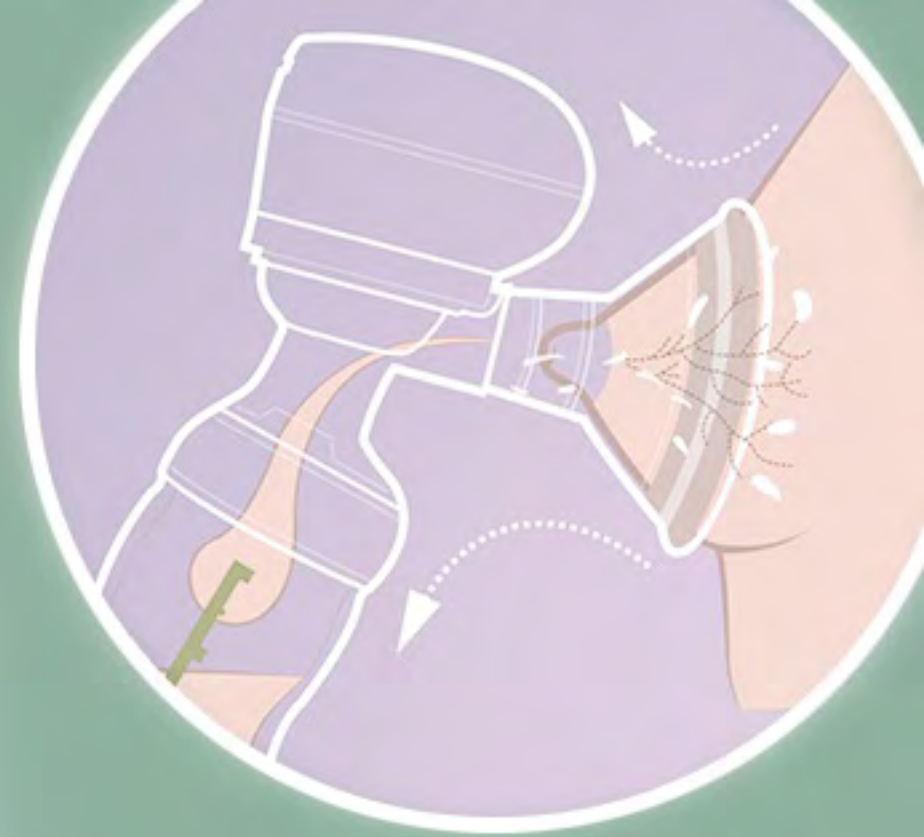

EASY TO USE

Neno Uno is fully wireless. Just press the device to your breast and turn the pump on to start expressing milk. The device will automatically switch modes and turn itself off after 30 minutes of use.