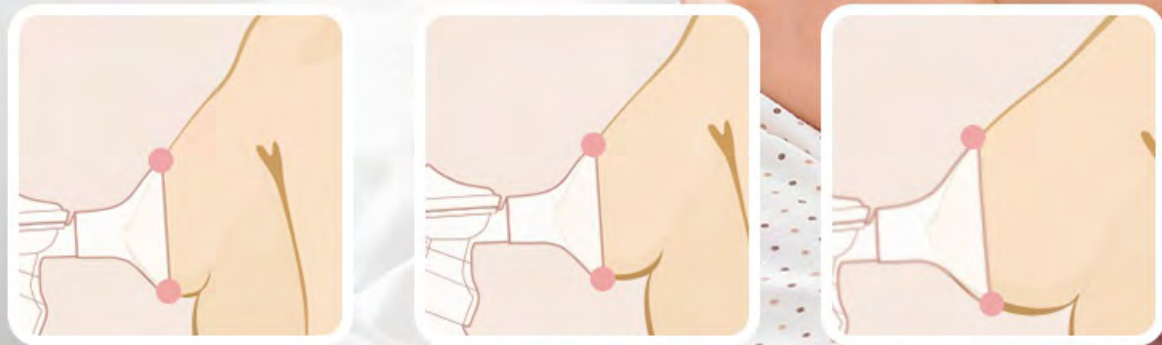

**Bottle
included**

UNIVERSAL

The silicone breast shield of the Neno Uno pump was designed to fit any breast size.

EASY STERILIZATION

Parts of the Neno Uno breast pump have to be cleaned and sterilized regularly. You can use a steam sterilizer, also used to disinfect baby bottles.